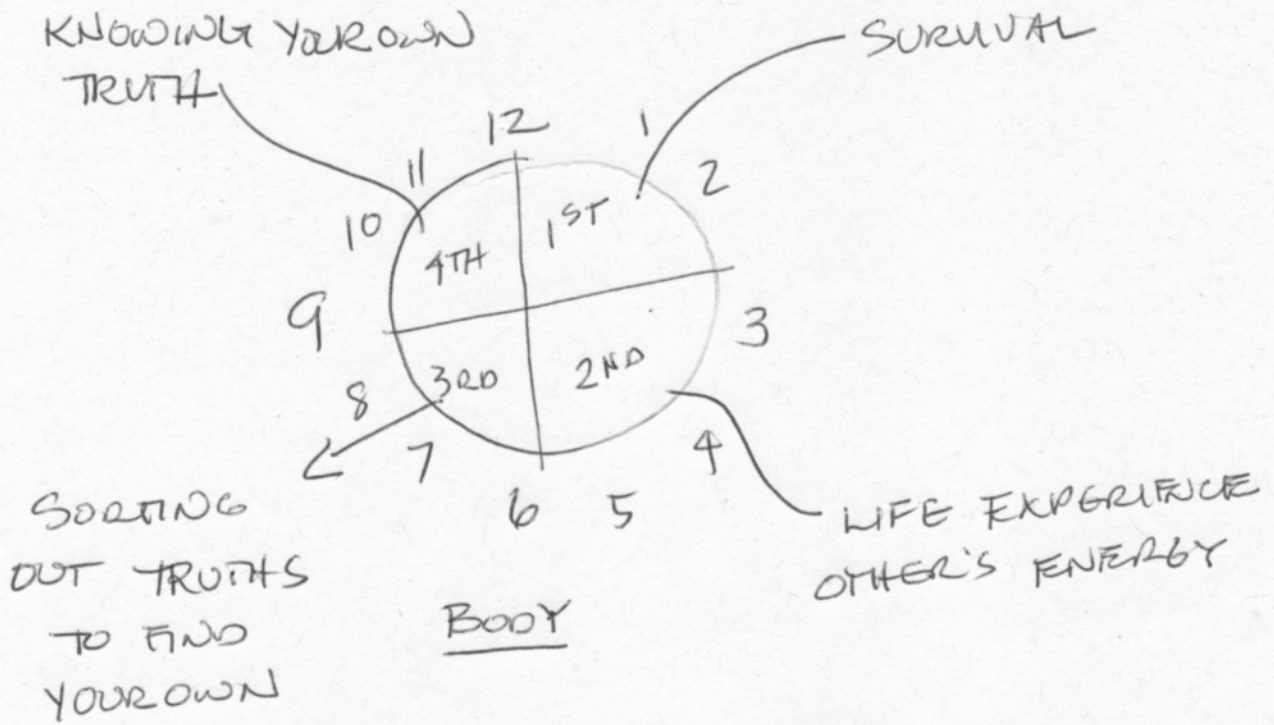

THE CLOCKS

PROGRAMMABILITY GAUGE